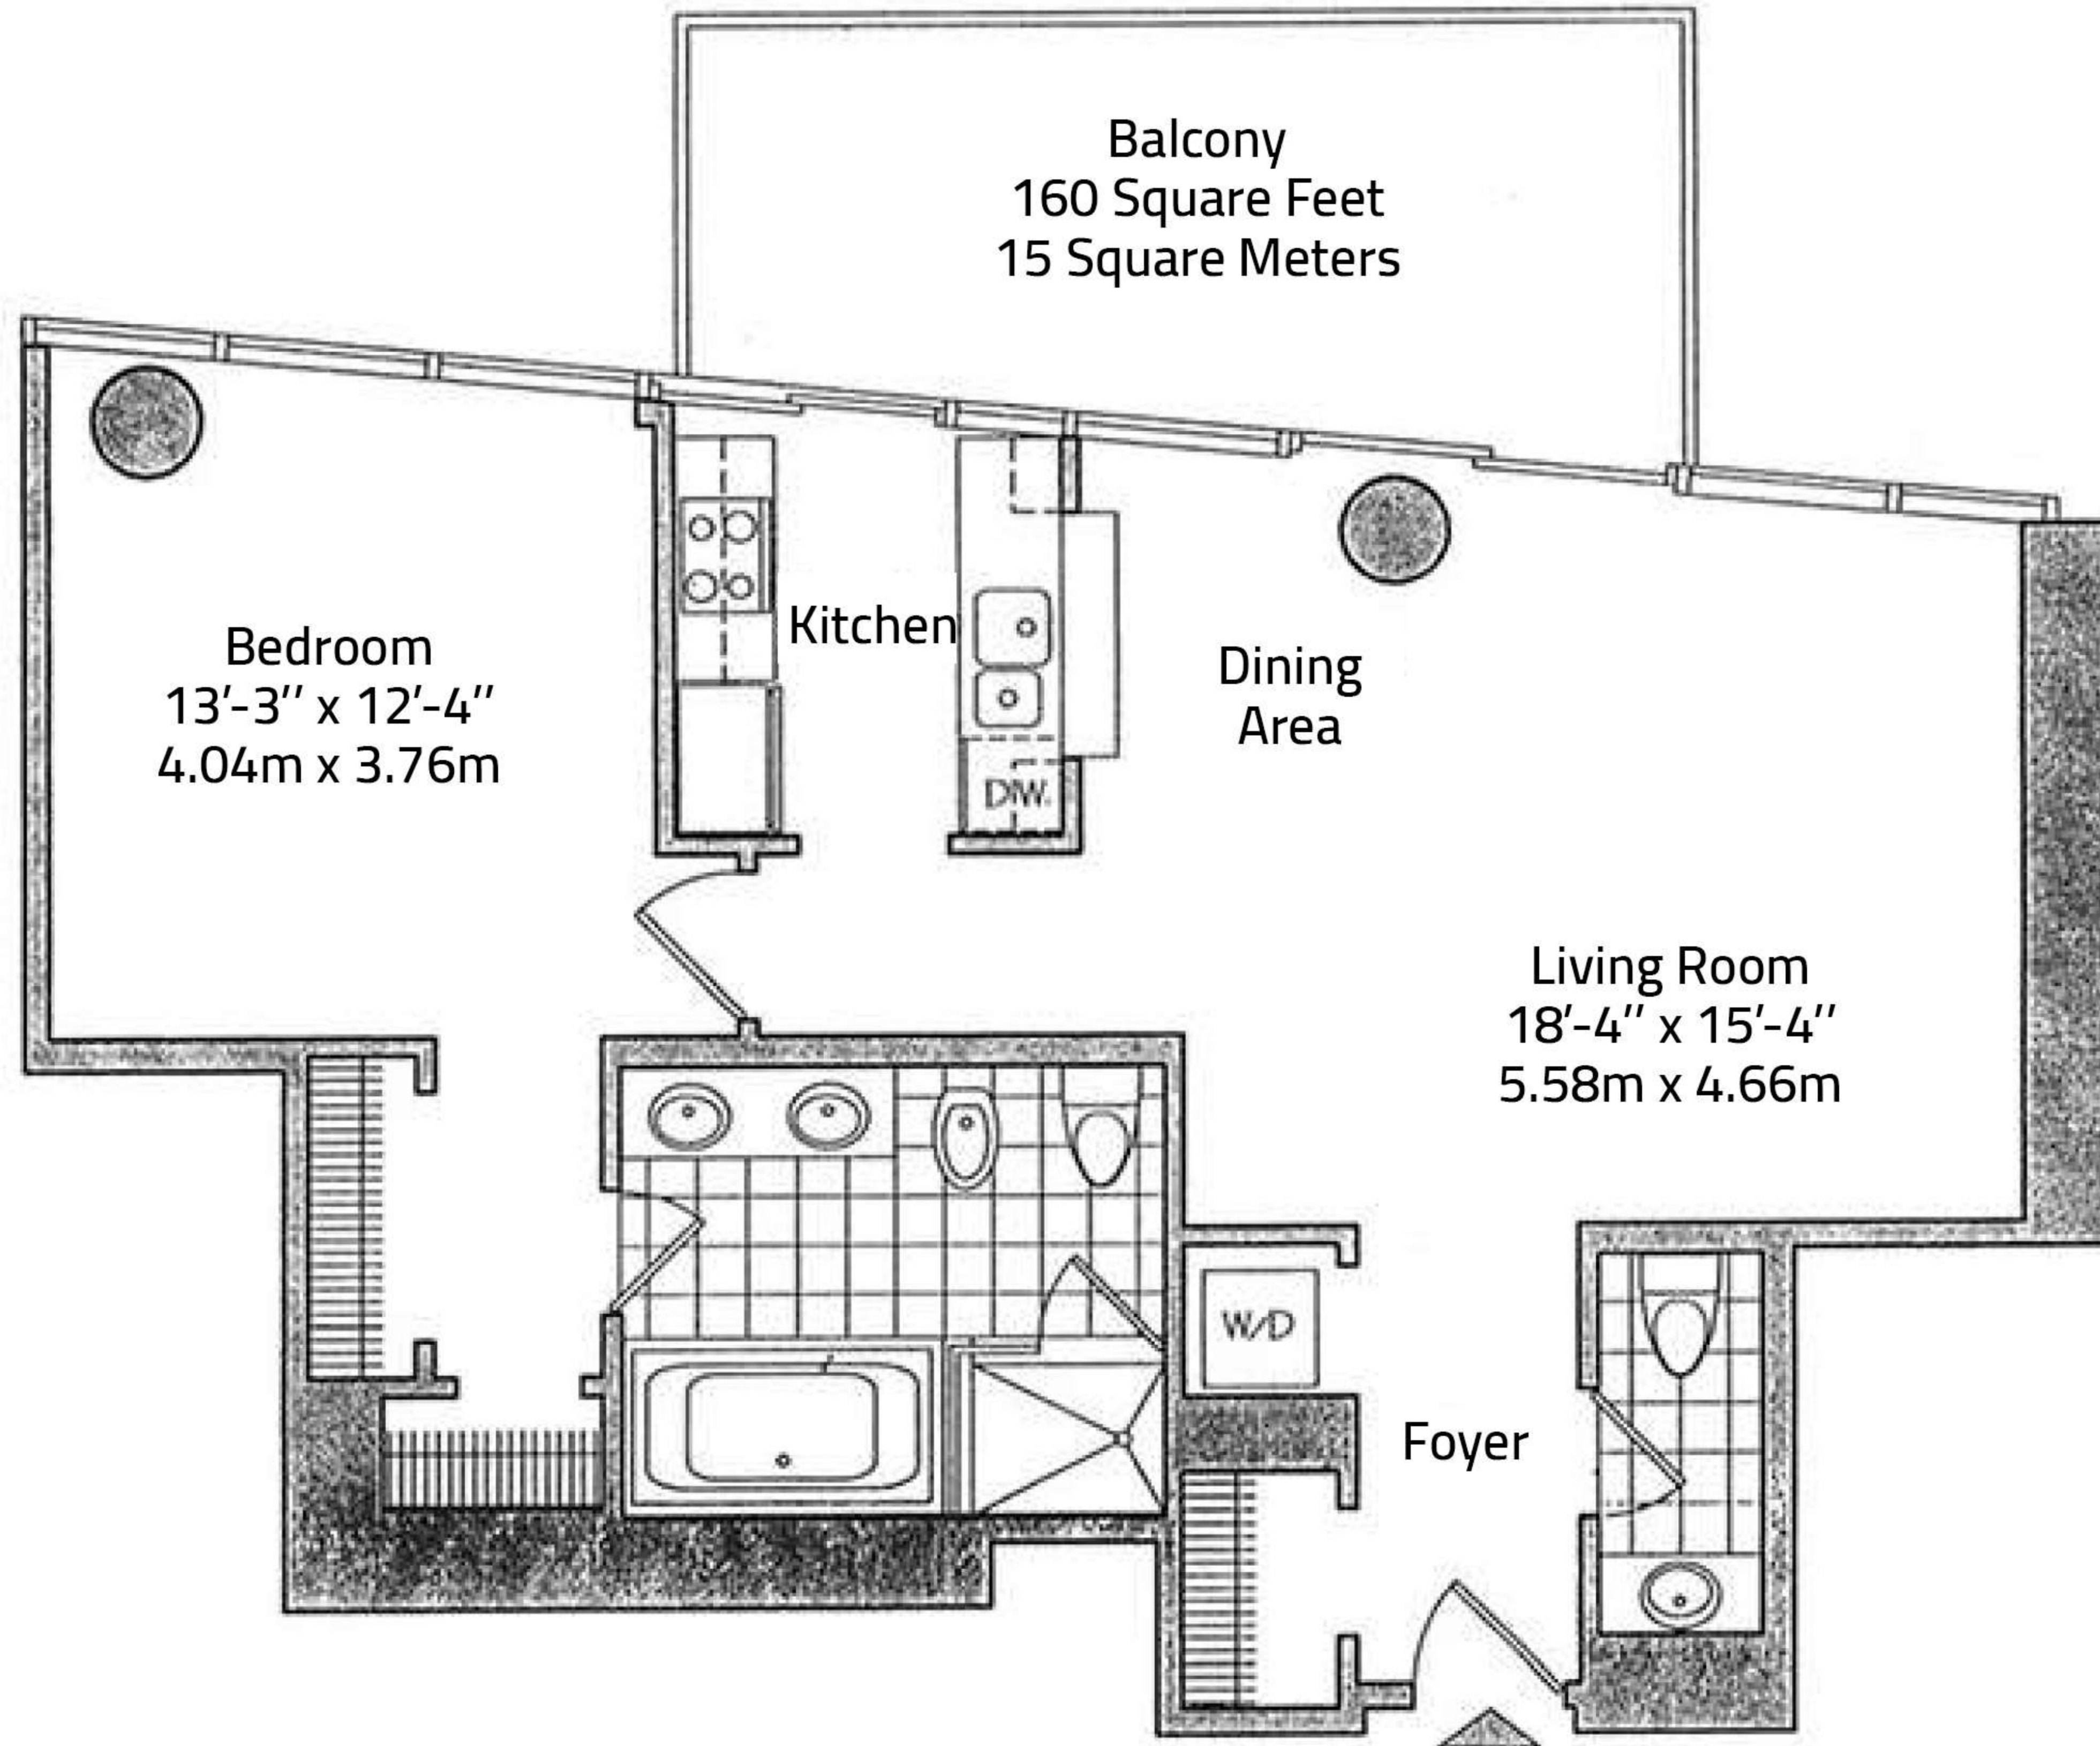

Residence 03

Floors 17 - 38

1 Bedroom, 1 Bath, Powder Room

Balcony

847 Square Feet

78.68 Square Meters

Residence 05

Floors 17 - 38

1 Bedroom, 1 Bath,

Powder Room

Balcony

899 Square Feet

83.51 Square Meters

Residence 01

Floors 17 - 38

2 Bedrooms, 2 Baths

Balcony

1,312 Square Feet

121.88 Square Meters

Residence 02

Floors 22 - 37

2 Bedrooms, 2 Baths

Balcony

1,325 Square Feet

Floors 17 - 38

2 Bedrooms, 2 Baths

Balcony

1,405 Square Feet

130.52 Square Meters

*Balcony dimensions vary from floor to floor from 150 Square Feet to 265 Square Feet
(13.75 Square Meters to 24.61 Square Meters)