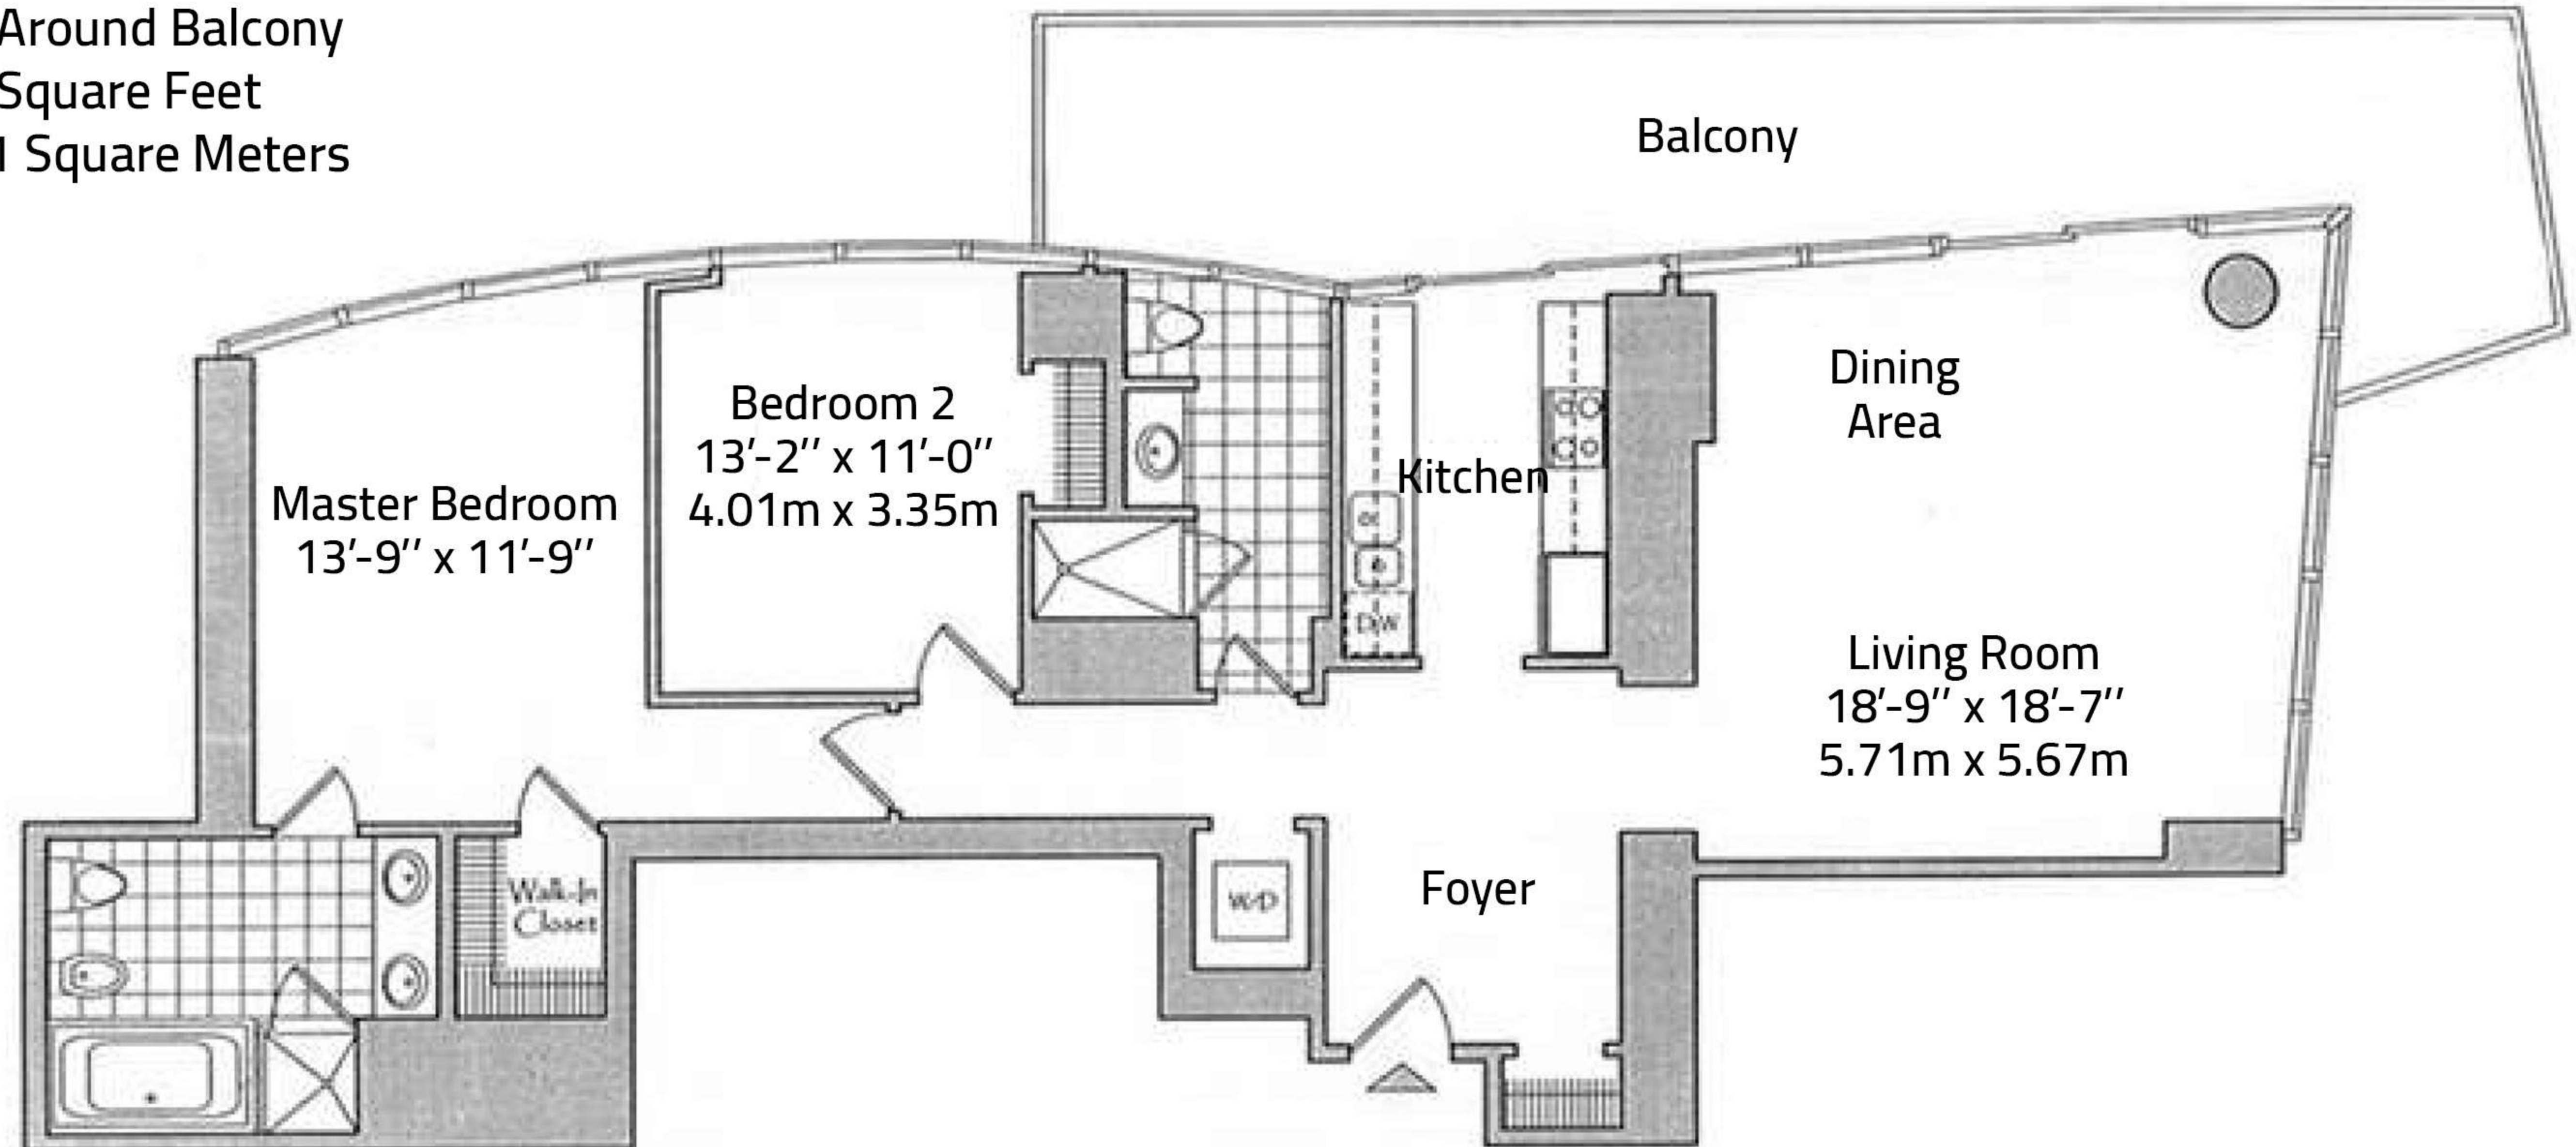

123.09 Square Meters

Residence 04

Floors 22 - 38

2 Bedrooms, 2 Baths

Balcony

1,237 Square Feet

114.91 Square Meters

Residence 06

Floors 17 - 38

2 Bedrooms, 2 Baths

Balcony

1,405 Square Feet

130.52 Square Meters

*Balcony dimensions vary from floor to floor from 150 Square Feet to 265 Square Feet
(13.75 Square Meters to 24.61 Square Meters)

Residence 07

Floors 17 - 38

2 Bedrooms, 2 Baths

Wrap-Around Balcony

1,407 Square Feet

130.71 Square Meters

*Building dimensions vary from floor to floor from 1,401 Square Feet to 1,410 Square Feet (129.82 Square Meters to 130.27 Square Meters)

All dimensions are approximate, and all floor plans and development plans are subject to change.

Residence 08

Floors 20 - 38

2 Bedrooms, 2 Baths

Balcony

1,408 Square Feet

130.80 Square Meters