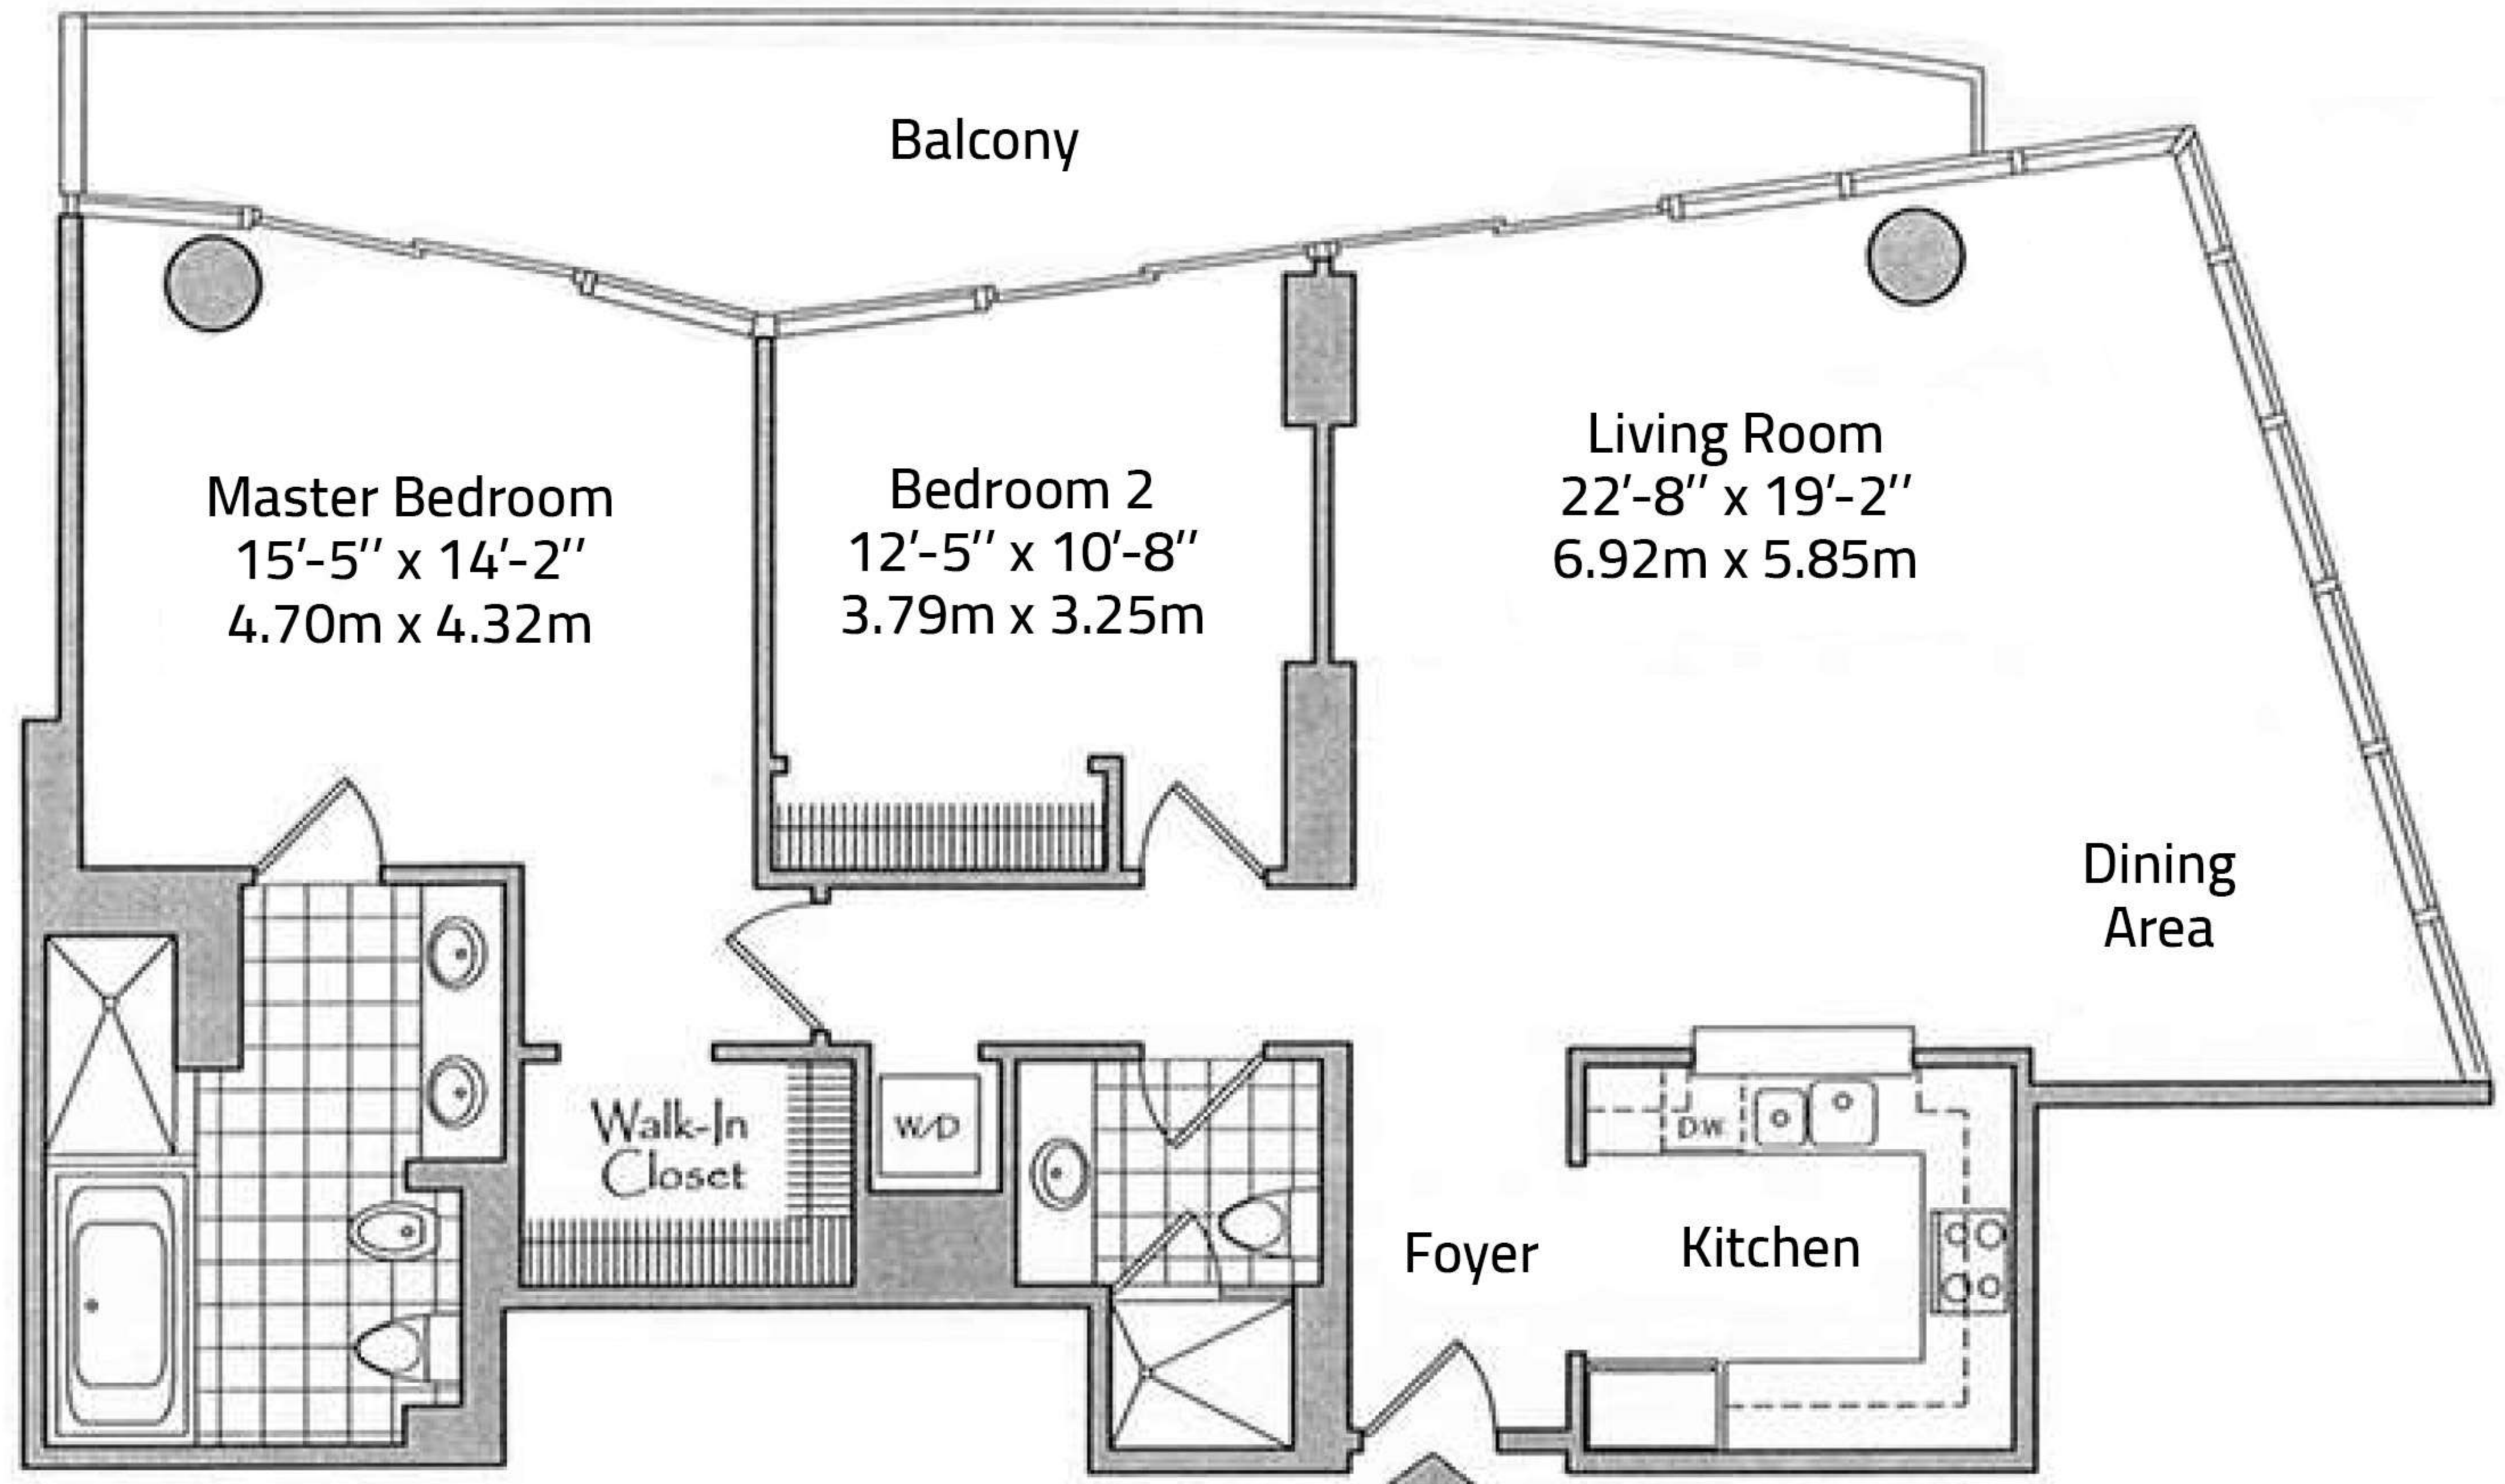

Balcony

1,312 Square Feet

121.88 Square Meters

Residence 02

Floors 22 - 37

2 Bedrooms, 2 Baths

Balcony

1,325 Square Feet

123.09 Square Meters

Residence 04

Floors 22 - 38

2 Bedrooms, 2 Baths

Balcony

1,237 Square Feet

114.91 Square Meters

Residence 06

Floors 17 - 38

2 Bedrooms, 2 Baths

Balcony

1,405 Square Feet

130.52 Square Meters

*Balcony dimensions vary from floor to floor from 150 Square Feet to 265 Square Feet
(13.75 Square Meters to 24.61 Square Meters)

Residence 07

Floors 17 - 38

2 Bedrooms, 2 Baths

Wrap-Around Balcony

1,407 Square Feet

130.71 Square Meters

*Building dimensions vary from floor to floor from 1,401 Square Feet to 1,410 Square Feet (129.82 Square Meters to 130.27 Square Meters)