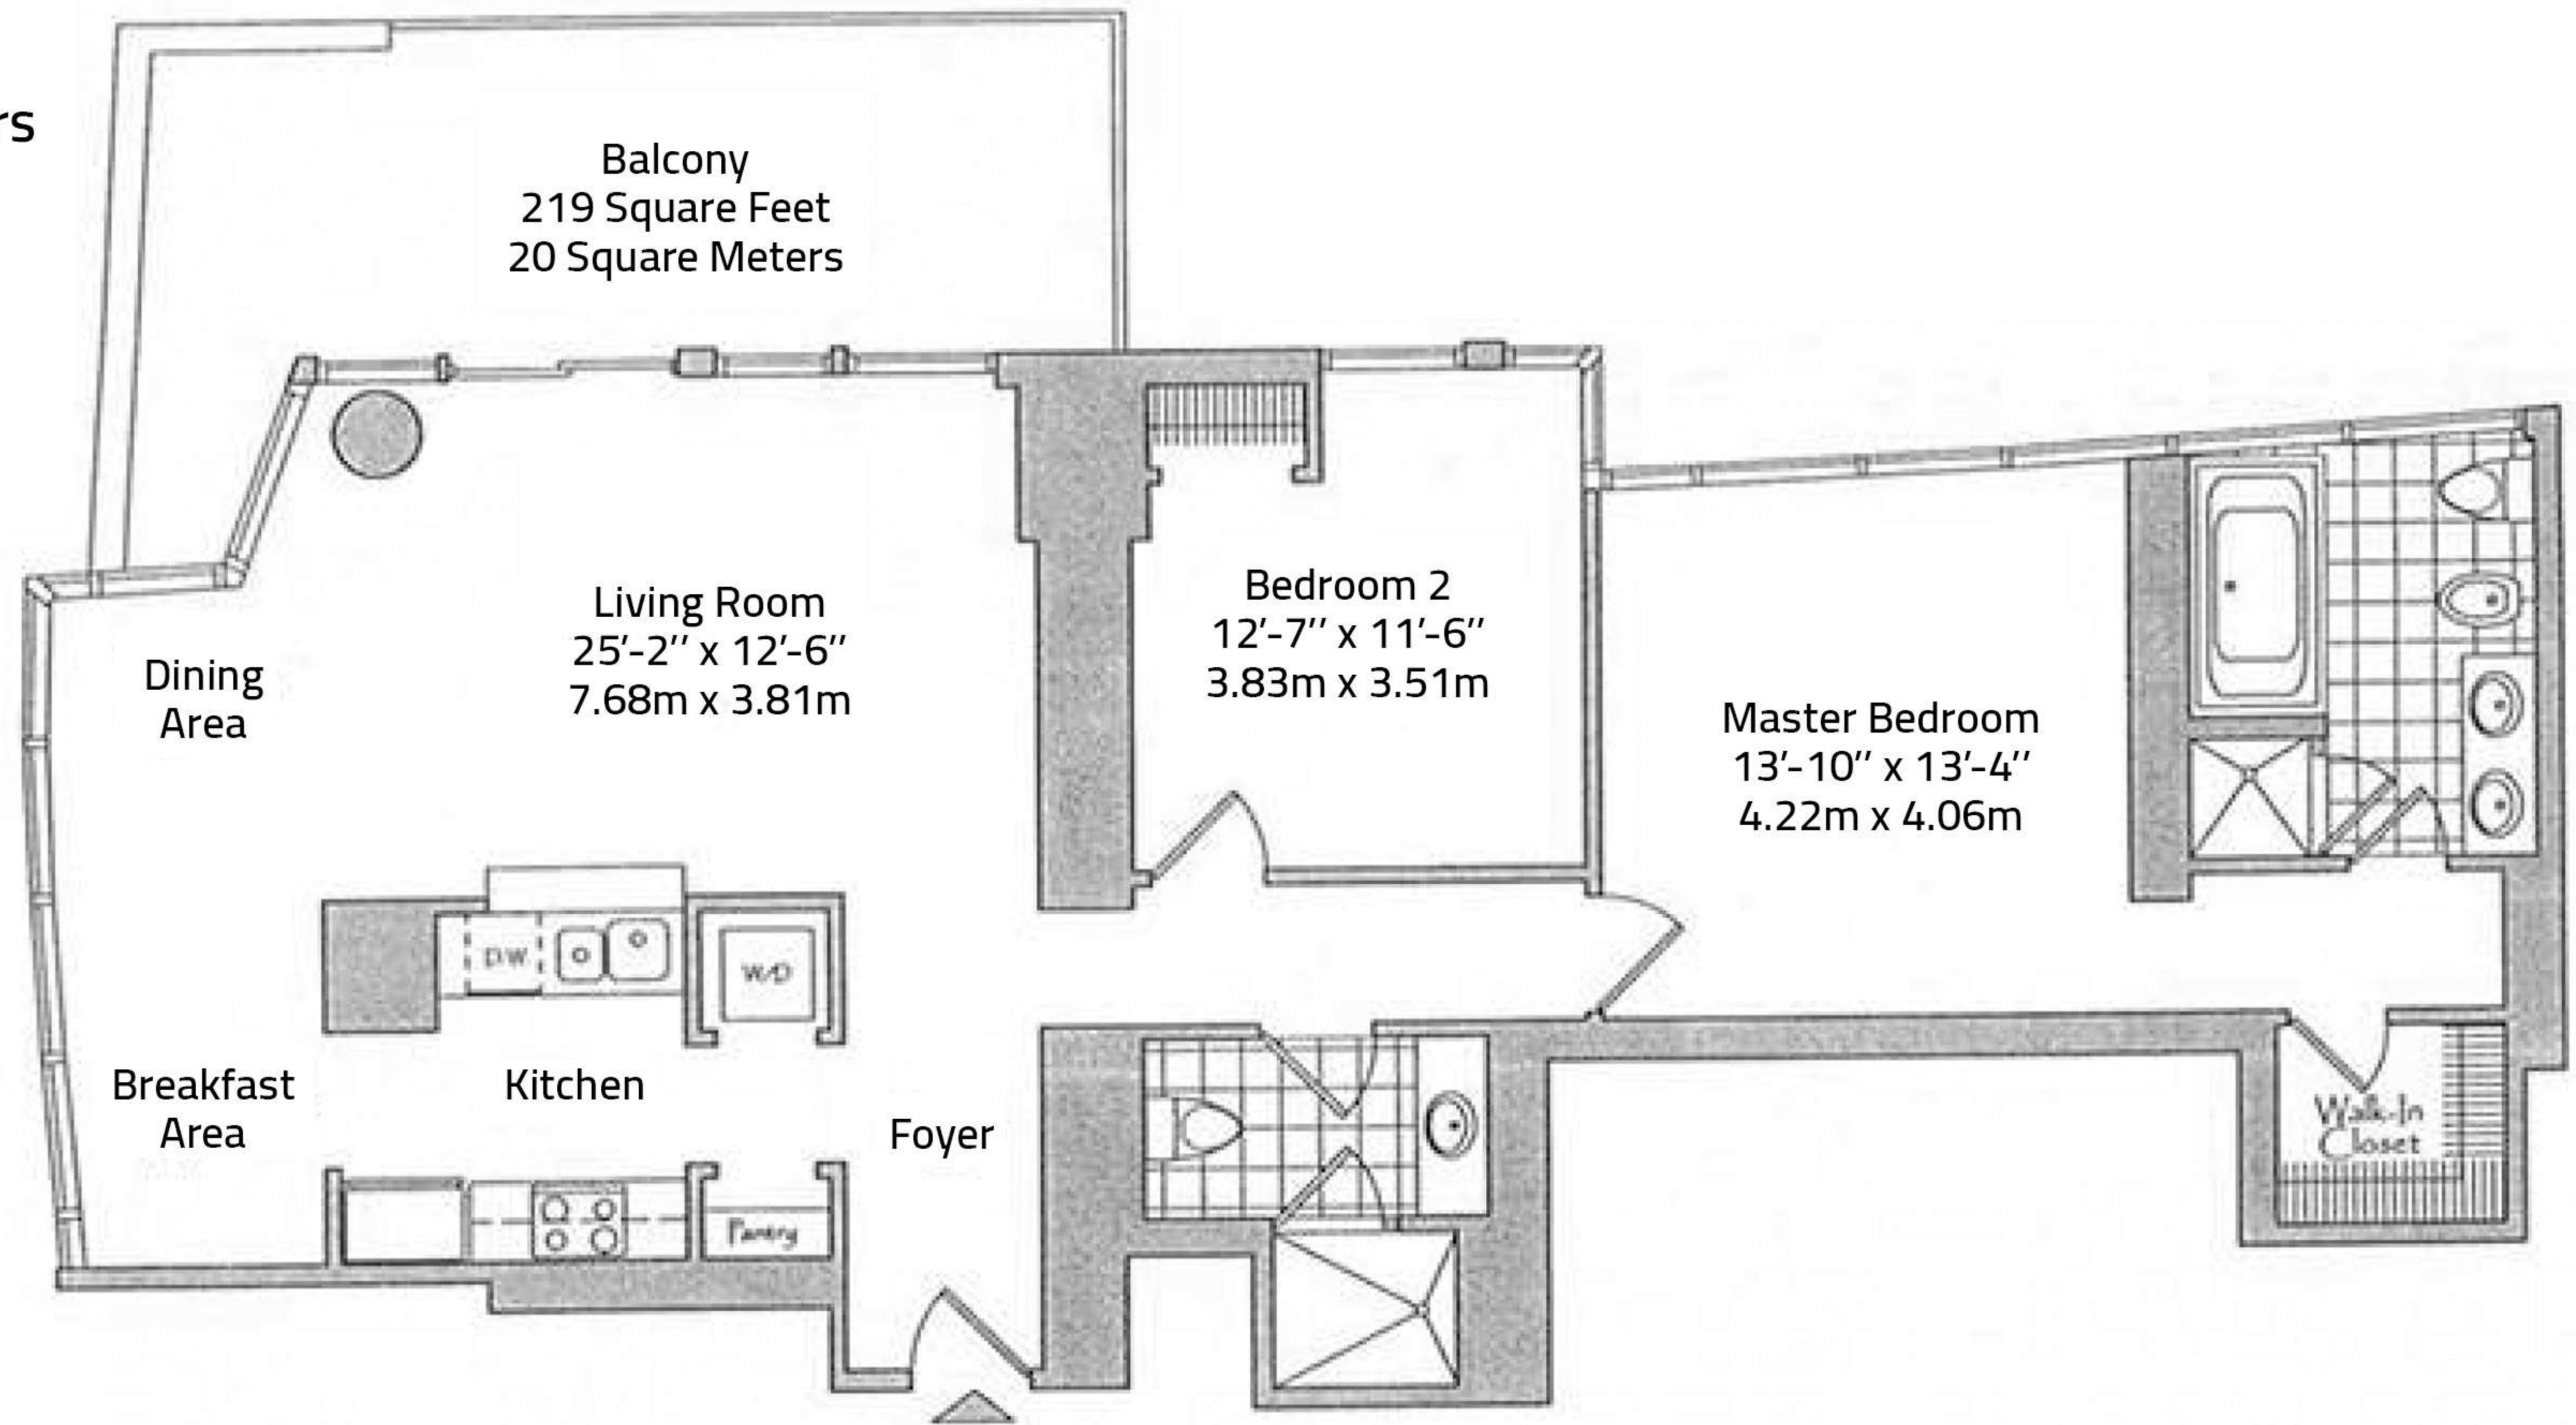

Residence 03

Floors 17 - 38

1 Bedroom, 1 Bath, Powder Room

Balcony

847 Square Feet

78.68 Square Meters

Residence 05

Floors 17 - 38

1 Bedroom, 1 Bath,

Powder Room

Balcony

899 Square Feet

83.51 Square Meters

Residence 01

Floors 17 - 38

2 Bedrooms, 2 Baths

Balcony

1,312 Square Feet

121.88 Square Meters

Residence 02

Floors 22 - 37

2 Bedrooms, 2 Baths

Balcony

1,325 Square Feet

Floors 17 - 38

2 Bedrooms, 2 Baths

Balcony

1,405 Square Feet

130.52 Square Meters

*Balcony dimensions vary from floor to floor from 150 Square Feet to 265 Square Feet
(13.75 Square Meters to 24.61 Square Meters)