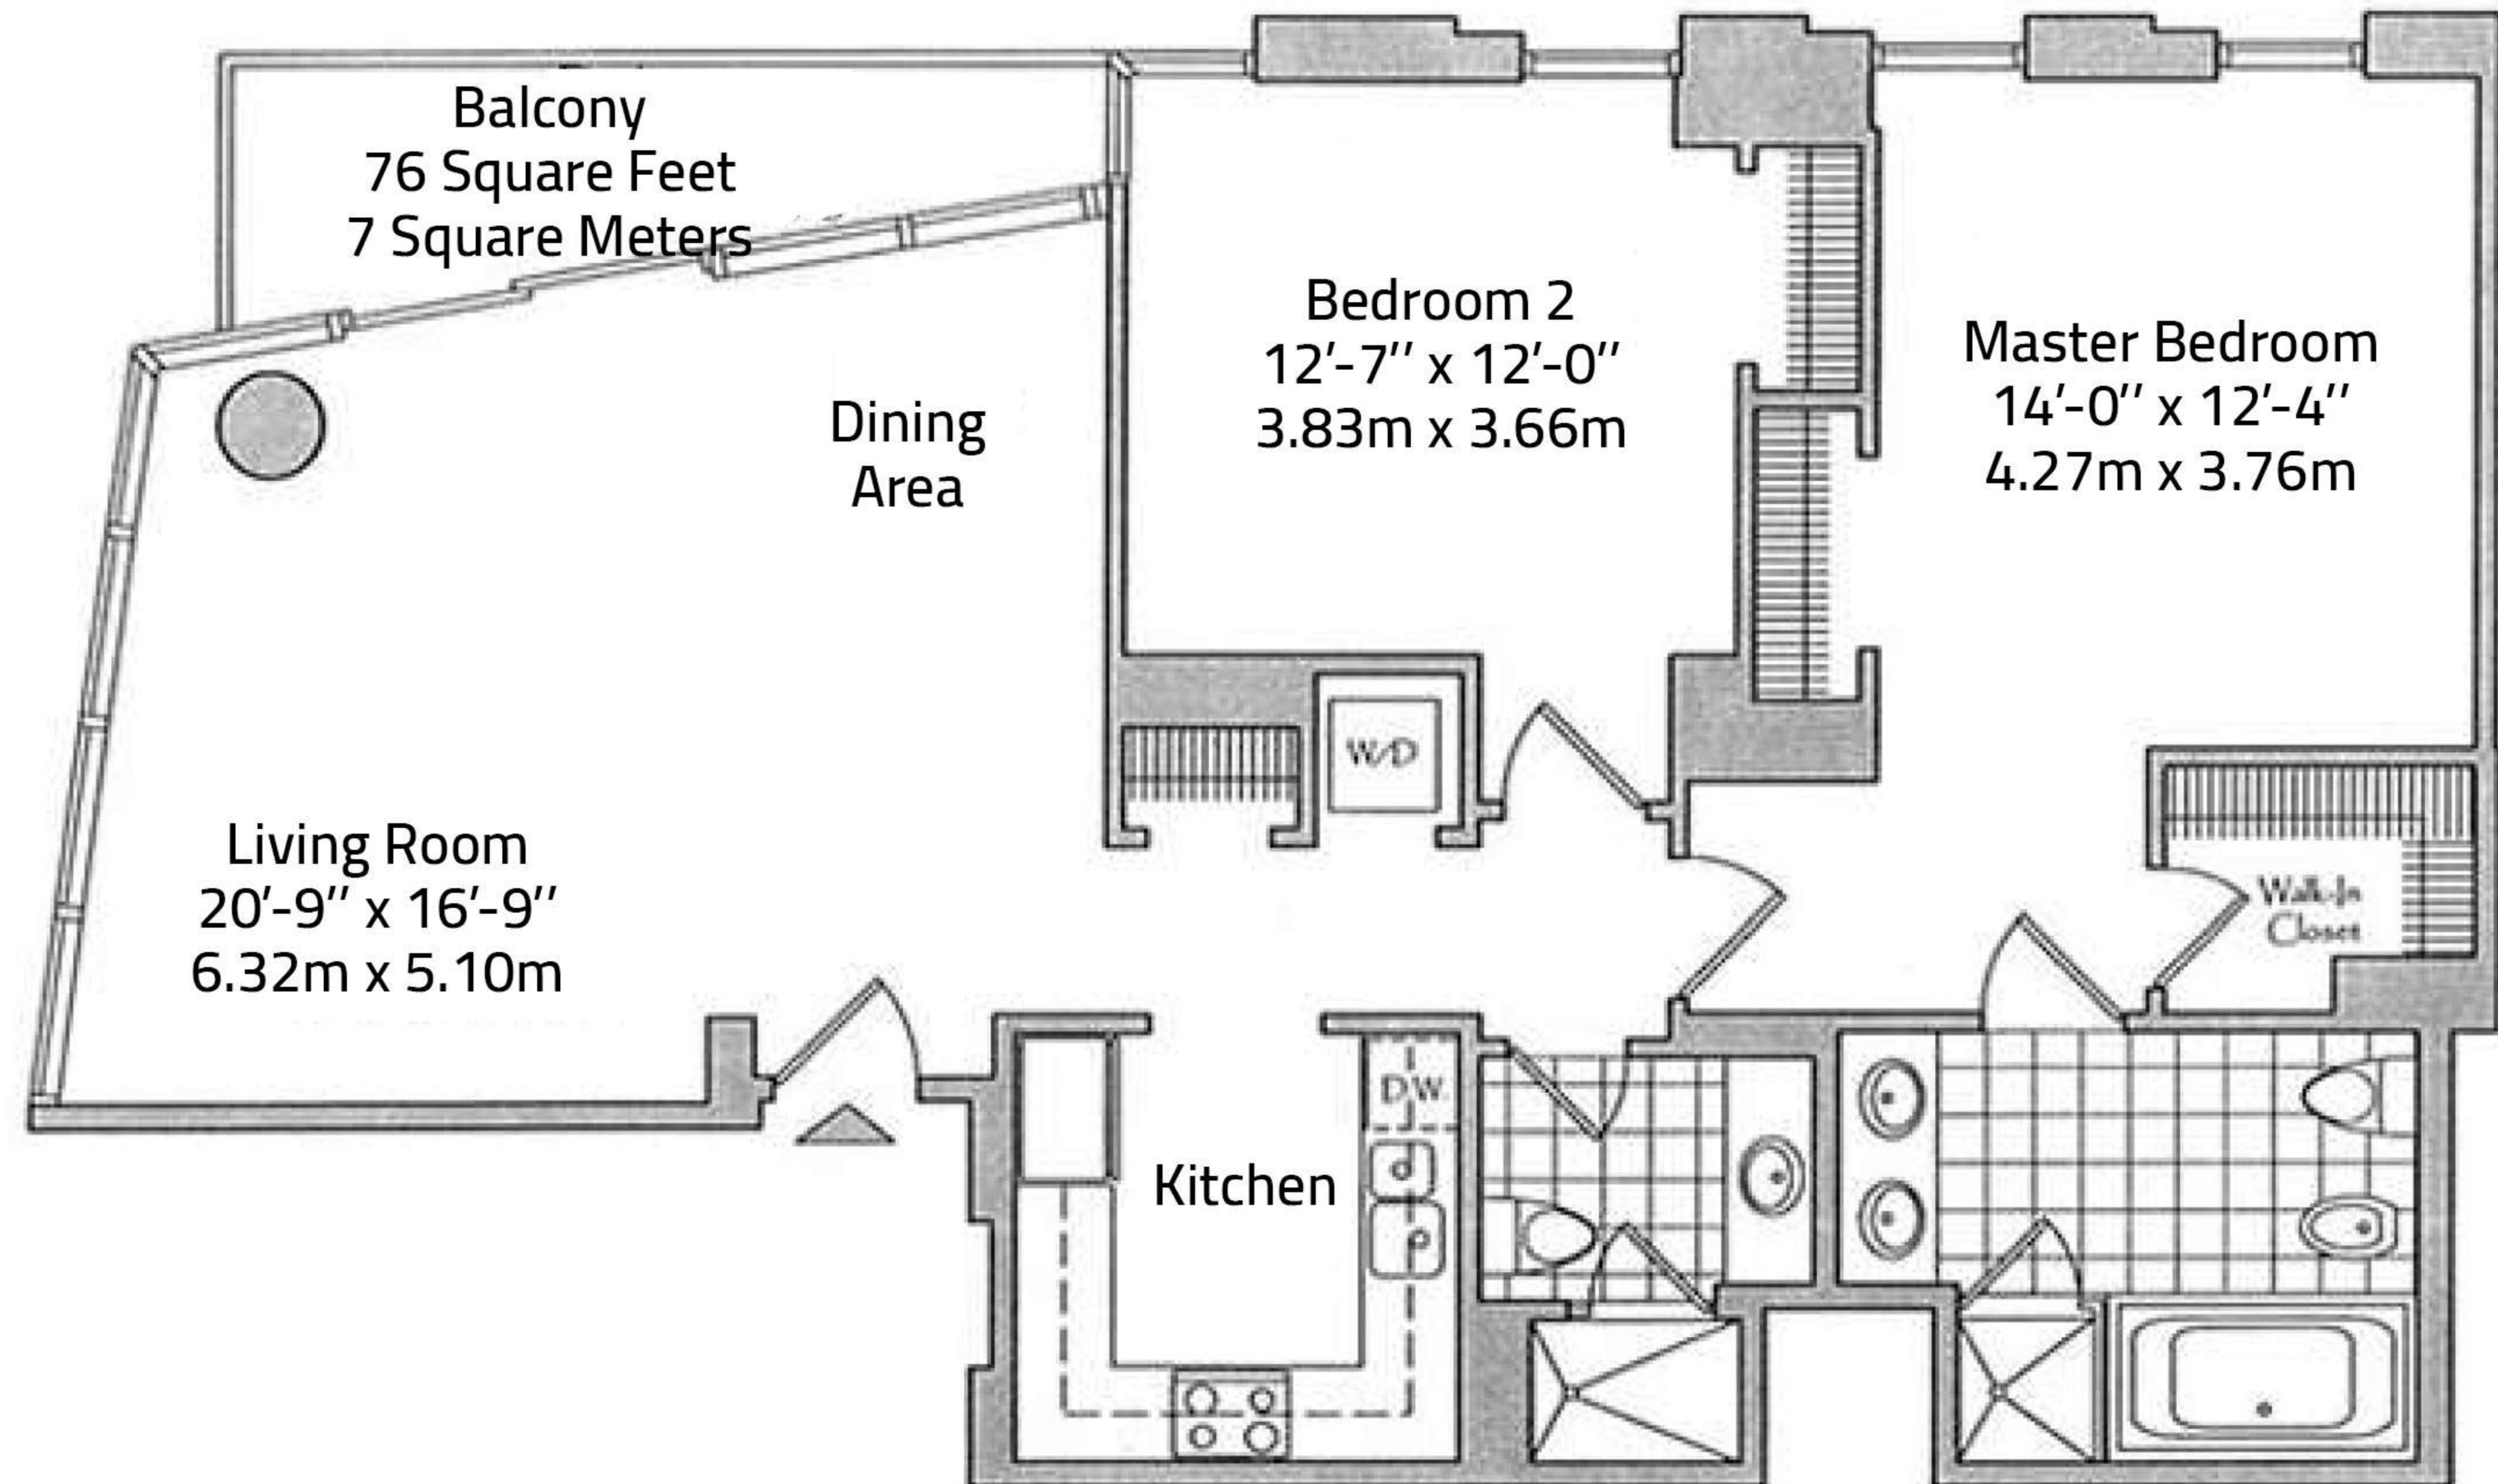

123.09 Square Meters

Residence 04

Floors 22 - 38

2 Bedrooms, 2 Baths

Balcony

1,237 Square Feet

114.91 Square Meters

Residence 06

Floors 17 - 38

2 Bedrooms, 2 Baths

Balcony

1,405 Square Feet

130.52 Square Meters

*Balcony dimensions vary from floor to floor from 150 Square Feet to 265 Square Feet
(13.75 Square Meters to 24.61 Square Meters)

Residence 07

Floors 17 - 38

2 Bedrooms, 2 Baths

Wrap-Around Balcony

1,407 Square Feet

130.71 Square Meters

*Building dimensions vary from floor to floor from 1,401 Square Feet to 1,410 Square Feet (129.82 Square Meters to 130.27 Square Meters)

All dimensions are approximate, and all floor plans and development plans are subject to change.

Residence 08

Floors 20 - 38

2 Bedrooms, 2 Baths

Balcony

1,408 Square Feet

130.80 Square Meters