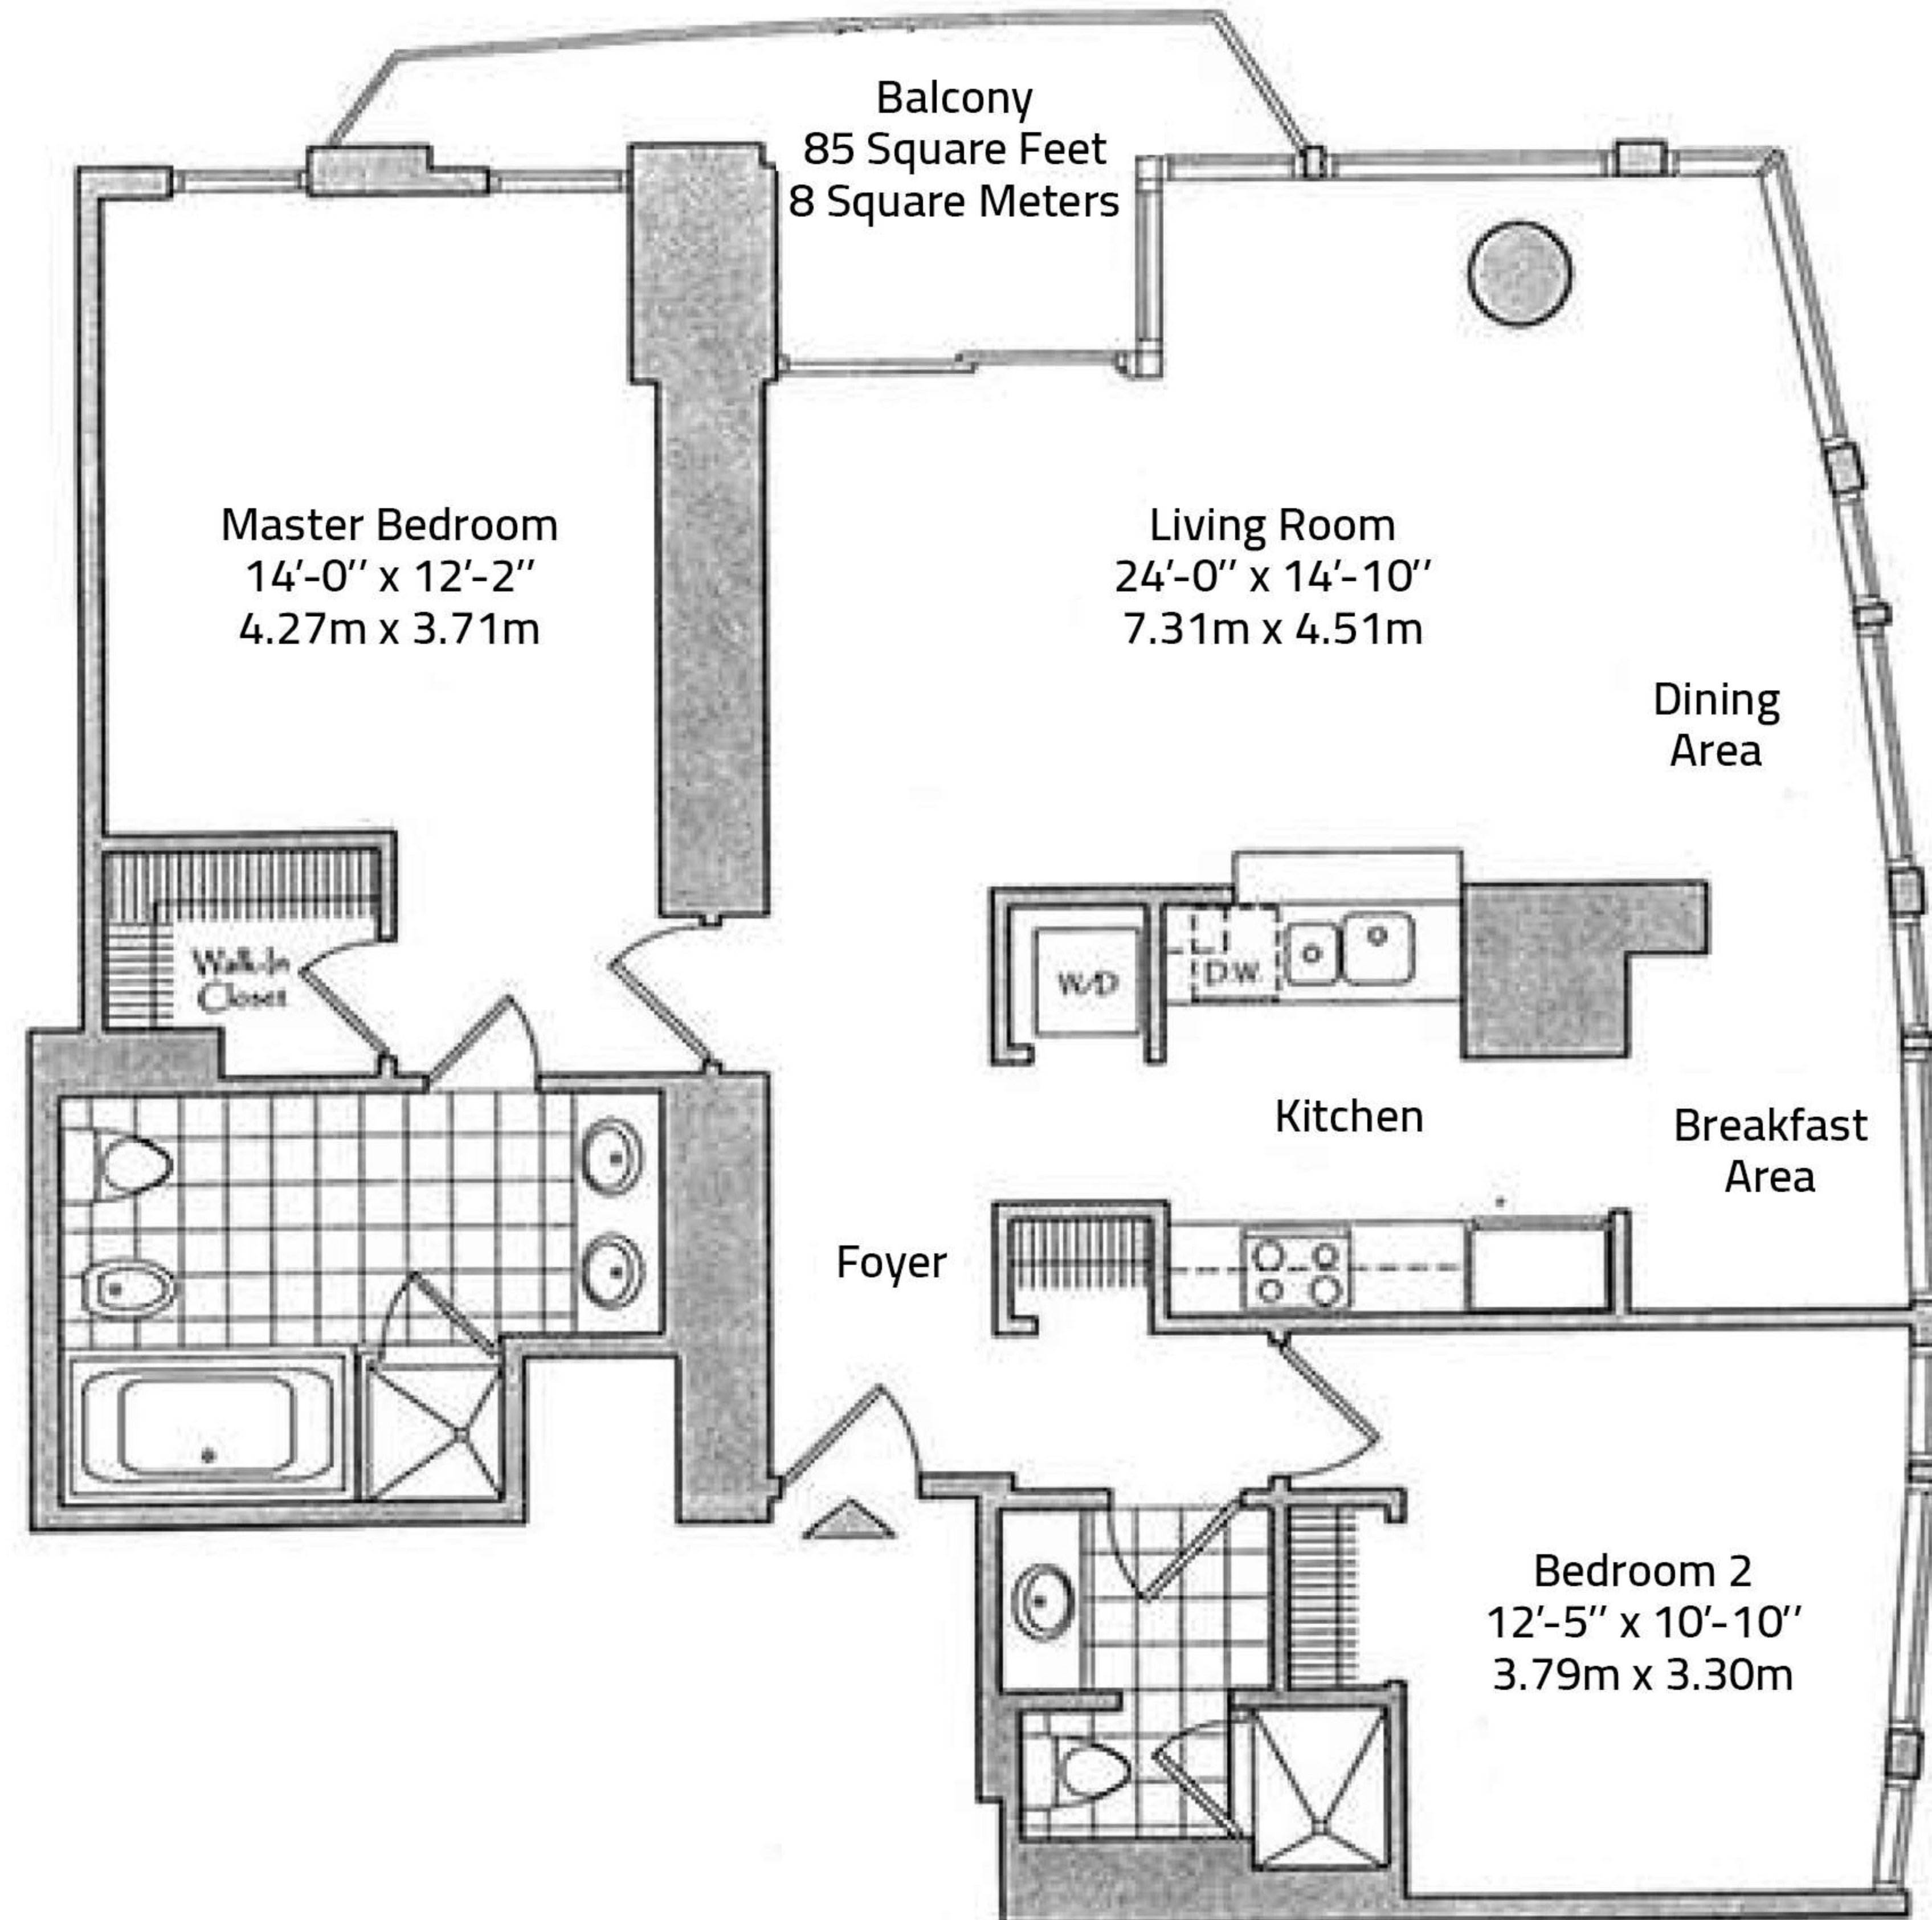

1 Bedroom, 1 Bath,

Powder Room

Balcony

899 Square Feet

83.51 Square Meters

Residence 01

Floors 17 - 38

2 Bedrooms, 2 Baths

Balcony

1,312 Square Feet

121.88 Square Meters

Residence 02

Floors 22 - 37

2 Bedrooms, 2 Baths

Balcony

1,325 Square Feet

123.09 Square Meters

Residence 04

Floors 22 - 38

2 Bedrooms, 2 Baths

Balcony

1,237 Square Feet

114.91 Square Meters

Residence 06

Floors 17 - 38

2 Bedrooms, 2 Baths

Balcony

1,405 Square Feet

130.52 Square Meters

*Balcony dimensions vary from floor to floor from 150 Square Feet to 265 Square Feet
(13.75 Square Meters to 24.61 Square Meters)